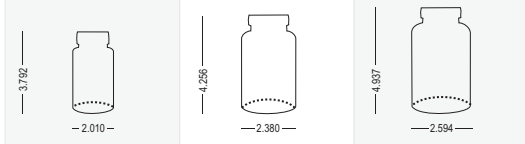

SALES DEPARTMENT | PRIVATE LABELING SERVICES

Stock Packaging & Pricing

25% RECYCLED PCR (Post Consumer Resin) PET BOTTLES Additional cost for Black and Amber

BOTTLE SPECS (Round Packers/Wide Mouth Jars)

SIZE	150cc	240cc	300cc
LID SIZE (mm)	38mm	45mm	45mm
WEIGHT (gm)	21.0	27.0	38.0
HEIGHT/DIAMETER (in)	3.9797 x 2.03	4.5 x 2.38	5.06 x 2.66
COLOR OPTIONS	White, Clear Amber, Black	White, Clear Amber, Black	White, Clear Amber, Black
LABEL SIZE (in)	2.625 x 6.25	2.875 x 7.375	3.375 x 8.25

LID COLOR OPTIONS (Standard)

SCREW-TOP LIDS

COLORS	AVAILABLE SIZES
WHITE	38mm, 45mm, 53mm, 89mm, 110mm
BLACK	38mm, 45mm, 53mm, 89mm, 110mm
BLUE	38mm, 45mm
RED	38mm, 45mm

LOCK-TOP LIDS

COLORS	AVAILABLE SIZES
BLACK	38mm, 45mm, 53mm
WHITE	38mm, 45mm, 53mm

FLIP-TOP LIDS

COLORS	AVAILABLE SIZES
BLACK	38mm, 45mm
WHITE	38mm, 45mm
BLUE	38mm, 45mm

LID COLOR OPTIONS (Custom) Contact your sales rep for details

FLIP-TOP LIDS

COLORS	AVAILABLE SIZES
RED	38mm, 45mm
GREEN	38mm, 45mm
ORANGE	38mm, 45mm
YELLOW	38mm, 45mm

SIZE	400cc	500cc	625cc	950cc	32oz	1500cc	2000cc
LID SIZE (mm)	45mm	45mm	53mm	53mm	89mm	110mm	110mm
WEIGHT (gm)	37.0	40.5	39.5	56.0	56.0	73.5	88.5
HEIGHT/DIAMETER (in)	5.125 x 2.875	5.410 x 2.517	6.100 x 3.167	7.070 x 3.745	6.625 x 3.660	6.580 x 4.860	8.590 x 4.860
COLOR OPTIONS	White	White	White	White	White, Black	White, Black	White, Black
LABEL SIZE (in)	3.5 x 9	3.5 x 9	4 x 9	4 x 9	5 x 11	4 x 15	6 x 14.5