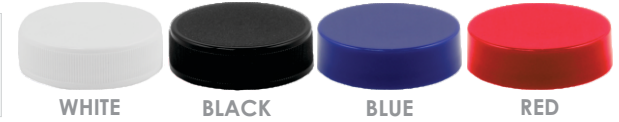

SALES DEPARTMENT | PRIVATE LABELING SERVICES

Stock Packaging & Pricing

25% RECYCLED PCR (Post Consumer Resin) PET BOTTLES Additional cost for Black and Amber

BOTTLE SPECS (Round Packers/Wide Mouth Jars)

SIZE	150cc	240cc	300cc
LID SIZE (mm)	38mm	45mm	45mm
WEIGHT (gm)	21.0	27.0	38.0
HEIGHT/DIAMETER (in)	3.9797 x 2.03	4.5 x 2.38	5.06 x 2.66
COLOR OPTIONS	White, Clear Amber, Black	White, Clear Amber, Black	White, Clear Amber, Black
LABEL SIZE (in)	2.625 x 6.25	2.875 x 7.375	3.375 x 8.25

LID COLOR OPTIONS (Standard)

SCREW-TOP LIDS

COLORS	AVAILABLE SIZES
WHITE	38mm, 45mm, 53mm, 89mm, 110mm
BLACK	38mm, 45mm, 53mm, 89mm, 110mm
BLUE	38mm, 45mm
RED	38mm, 45mm

LOCK-TOP LIDS

COLORS	AVAILABLE SIZES
BLACK	38mm, 45mm, 53mm
WHITE	38mm, 45mm, 53mm

FLIP-TOP LIDS

COLORS	AVAILABLE SIZES
BLACK	38mm, 45mm
WHITE	38mm, 45mm
BLUE	38mm, 45mm

LID COLOR OPTIONS (Custom) Contact your sales rep for details

FLIP-TOP LIDS

COLORS	AVAILABLE SIZES
RED	38mm, 45mm
GREEN	38mm, 45mm
ORANGE	38mm, 45mm
YELLOW	38mm, 45mm