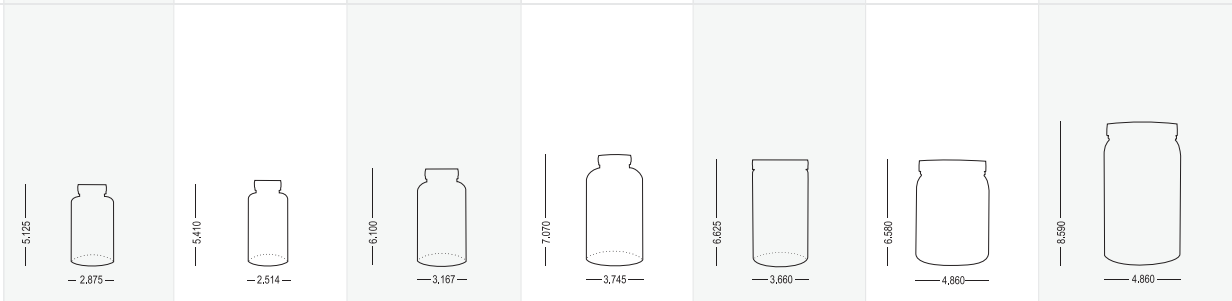

SIZE	400cc	500cc	625cc	950cc	32oz	1500cc	2000cc
LID SIZE (mm)	45mm	45mm	53mm	53mm	89mm	110mm	110mm
WEIGHT (gm)	37.0	40.5	39.5	56.0	56.0	73.5	88.5
HEIGHT/DIAMETER (in)	5.125 x 2.875	5.410 x 2.517	6.100 x 3.167	7.070 x 3.745	6.625 x 3.660	6.580 x 4.860	8.590 x 4.860
COLOR OPTIONS	White	White	White	White	White, Black	White, Black	White, Black
LABEL SIZE (in)	3.5 x 9	3.5 x 9	4 x 9	4 x 9	5 x 11	4 x 15	6 x 14.5