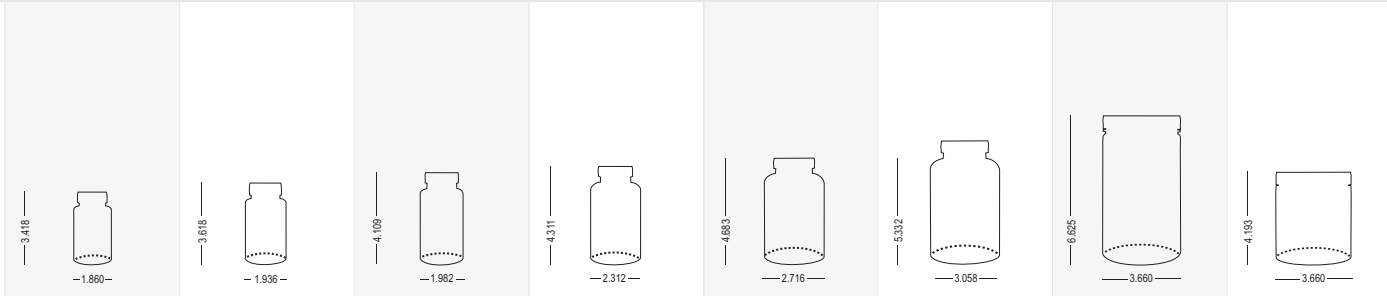

SIZE	400cc	500cc	625cc	950cc	32oz	1500cc	2000cc
LID SIZE (mm)	45mm	45mm	53mm	53mm	89mm	110mm	110mm
WEIGHT (gm)	37.0	40.5	39.5	56.0	56.0	73.5	88.5
HEIGHT/DIAMETER (in)	5.125 x 2.875	5.410 x 2.517	6.100 x 3.167	7.070 x 3.745	6.625 x 3.660	6.580 x 4.860	8.590 x 4.860
COLOR OPTIONS	White	White	White	White	White, Black	White, Black	White, Black
LABEL SIZE (in)	3.5 x 9	3.5 x 9	4 x 9	4 x 9	5 x 11	4 x 15	6 x 14.5

WHITE

BLACK

Please refer to lid color options listed on 25% RECYCLED PCR bottle page

PET BOTTLES *Additional cost varies per size*

BOTTLE SPECS (Round Packers/Wide Mouth Jars)

SIZE	100cc	120cc	150cc	200cc	300cc	500cc	32oz	20oz
LID SIZE (mm)	38mm	38mm	38mm	38mm	45mm	45mm	89mm	89mm
WEIGHT (gm)	16.0	21.0	21.0	24.0	37.0	51.5	90.5	37.5
HEIGHT/DIAMETER (in)	3.418 x 1.860	3.618 x 1.936	4.109 x 1.982	4.311 x 2.312	4.683 x 2.716	5.332 x 3.058	6.625 x 3.660	4.193 x 3.660
COLOR OPTIONS	Clear	Green, Blue	Green, Blue	Green, Blue	Green, Blue	Clear	Clear	Black
LABEL SIZE (in)	2.25 x 5.75	2.25 x 5.75	2.75 x 6	2.75 x 7	3 x 8	3.5 x 9	5 x 11	3 x 11.25

BAGS / POUCHES

BAG / POUCH SPECS

SIZE	3" x 3"	3.25" x 4.25"	200mm x 255mm	7" x 11.5"	220mm x 280mm	223mm x 445mm	6" x 9"	8" x 10"	10" x 13"
STYLE	Flat	Flat	Zipper Gusseted	Zipper Gusseted	Zipper Gusseted	Zipper Gusseted	Zipper Flat	Zipper Flat	Zipper Flat
TYPICALLY USED FOR	Single Serve Vitamins	Single Serve Powder	372gm / 420gm Powder	Vitamin Packs 1 LB Powder	714gm / 844gm Powder	80oz / 2270gm Powder	Vitamin Packs	Vitamin Packs	Vitamin Packs
COLOR OPTIONS	Clear	Silver	White Glossy	White, Black, Gold	White Glossy	White Glossy	Clear	Clear	Clear
LABEL SIZE (in)	N/A	3" x 4"	6" x 7"	5" x 7.75"	7.25" x 8.5"	7.25" x 10.25"	5" x 7"	7" x 9"	7" x 9"